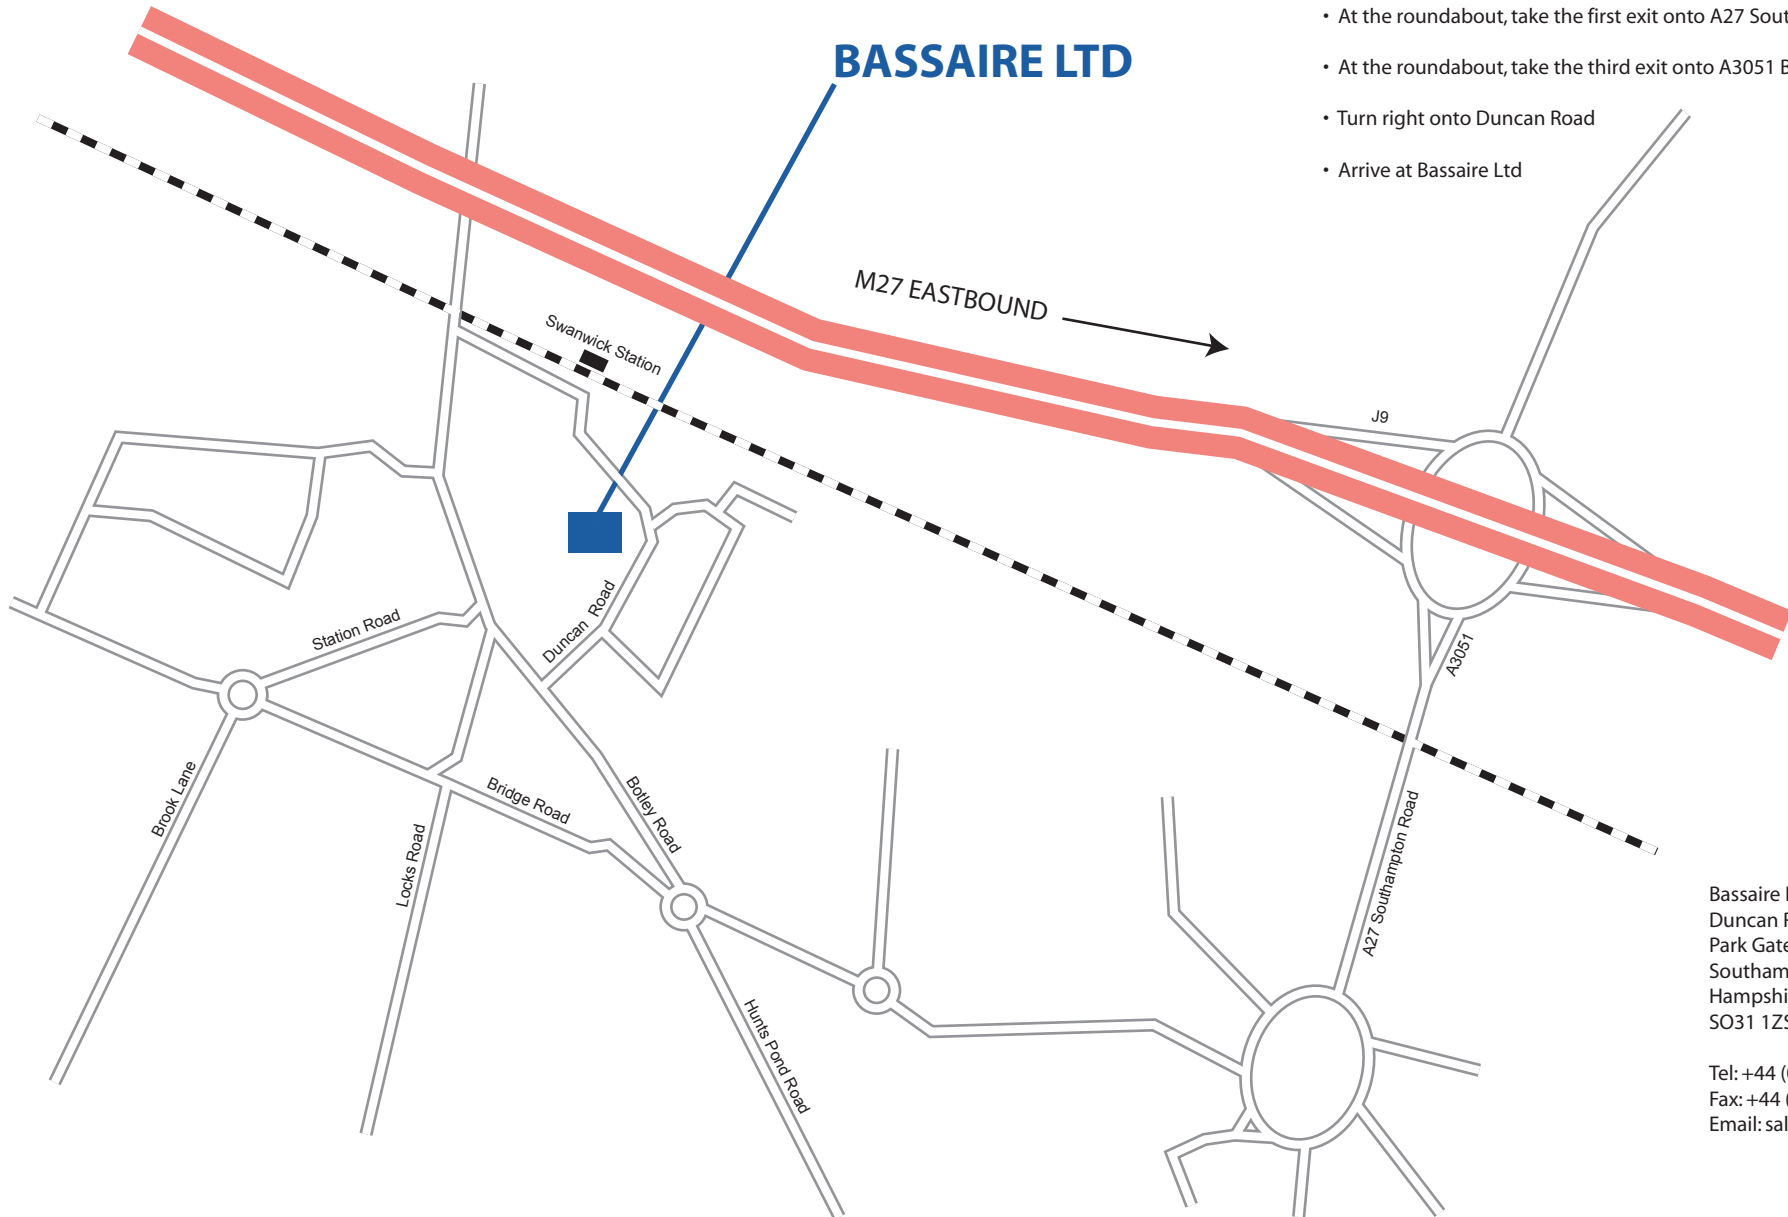

### DIRECTIONS:

- From the M27 Eastbound
- Exit onto M27 Slip Road (J9)
- At the roundabout, take the fourth exit onto A3051 Southampton Road
- At the roundabout, take the fifth exit onto A27 Southampton Road
- At the roundabout, take the first exit onto A27 Southampton Road
- At the roundabout, take the third exit onto A3051 Botley Road
- Turn right onto Duncan Road
- Arrive at Bassaire Ltd